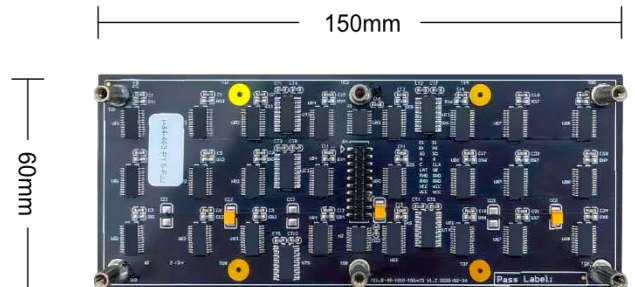

O-Shelf / SERIES

Indoor Fixed Shelf

Led Screen

Module Front Side

Module Back Side

SPECIFICATION - Pro

| | | |
|--------------|-------------------------------|--|
| Pixel Pitch | P1.2/P1.5/P1.8 | P1.5625 |
| Display Size | 300x60/600x60/900x60/1200x60m | 400X50/600X50/800X50/1000X50/1200X50mm |
| Module Size | 150x60mm | 200x50mm |
| Material | Profile Cabinet | |
| Brightness | 500nits | |
| Refresh Rate | 3840HZ | |
| | Size can be customied | |

 **Slim Frame**

Slim Frame With its ultra-slim 21 mm profile, the Shelf LED Display offers a sleek, space-saving design and portability, both facilitating easy installation and creating minimal installation room integration.

COB

Surface Waterproofing

Ultra-thin thickness of only 21mm

**Power Ports for
5V Power Cable**

**Signal Ports for
RJ 45 Cable**

Vent For Heatdissipation

Holes For Wall Mounted

⚡ Easy Installation & Connection

Plug and play, simple operation, multi-method mounting allows for standing, wall-mounting etc.

Network cable

HDMI cable

WIFI cable

Connection Method

OneDisplay shelf led display router application connection diagram. Using playing software updates playlist to each display. Each screen also can be controlled and managed via LAN and Internet integration.