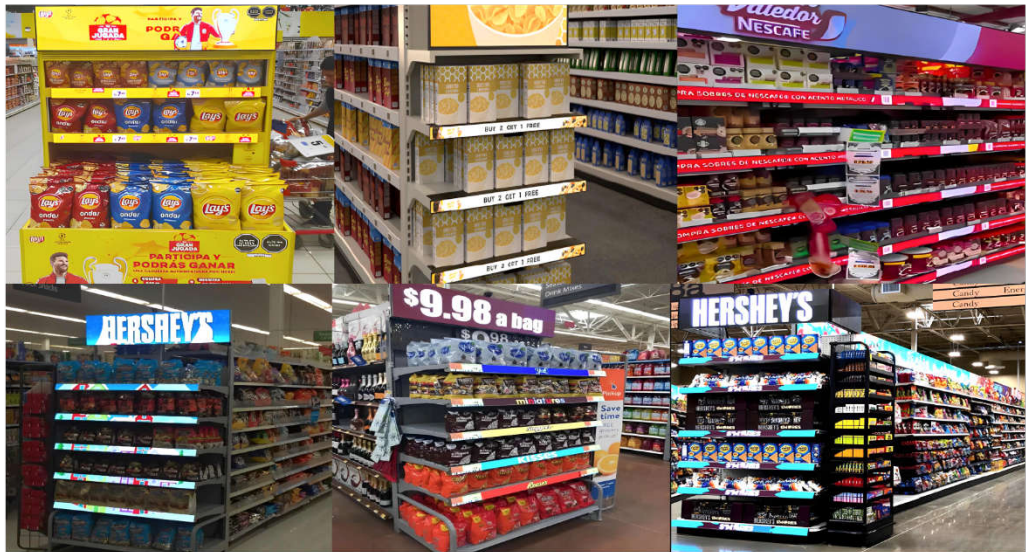

3. Fixed the side connecting piece to the screen with screws

 **Production line:**

 **Aging Test:**

 **Package And Delivery:**

Clothing Store Decoration Screen

Supermarket Shelf Screens

Subway Information Screen