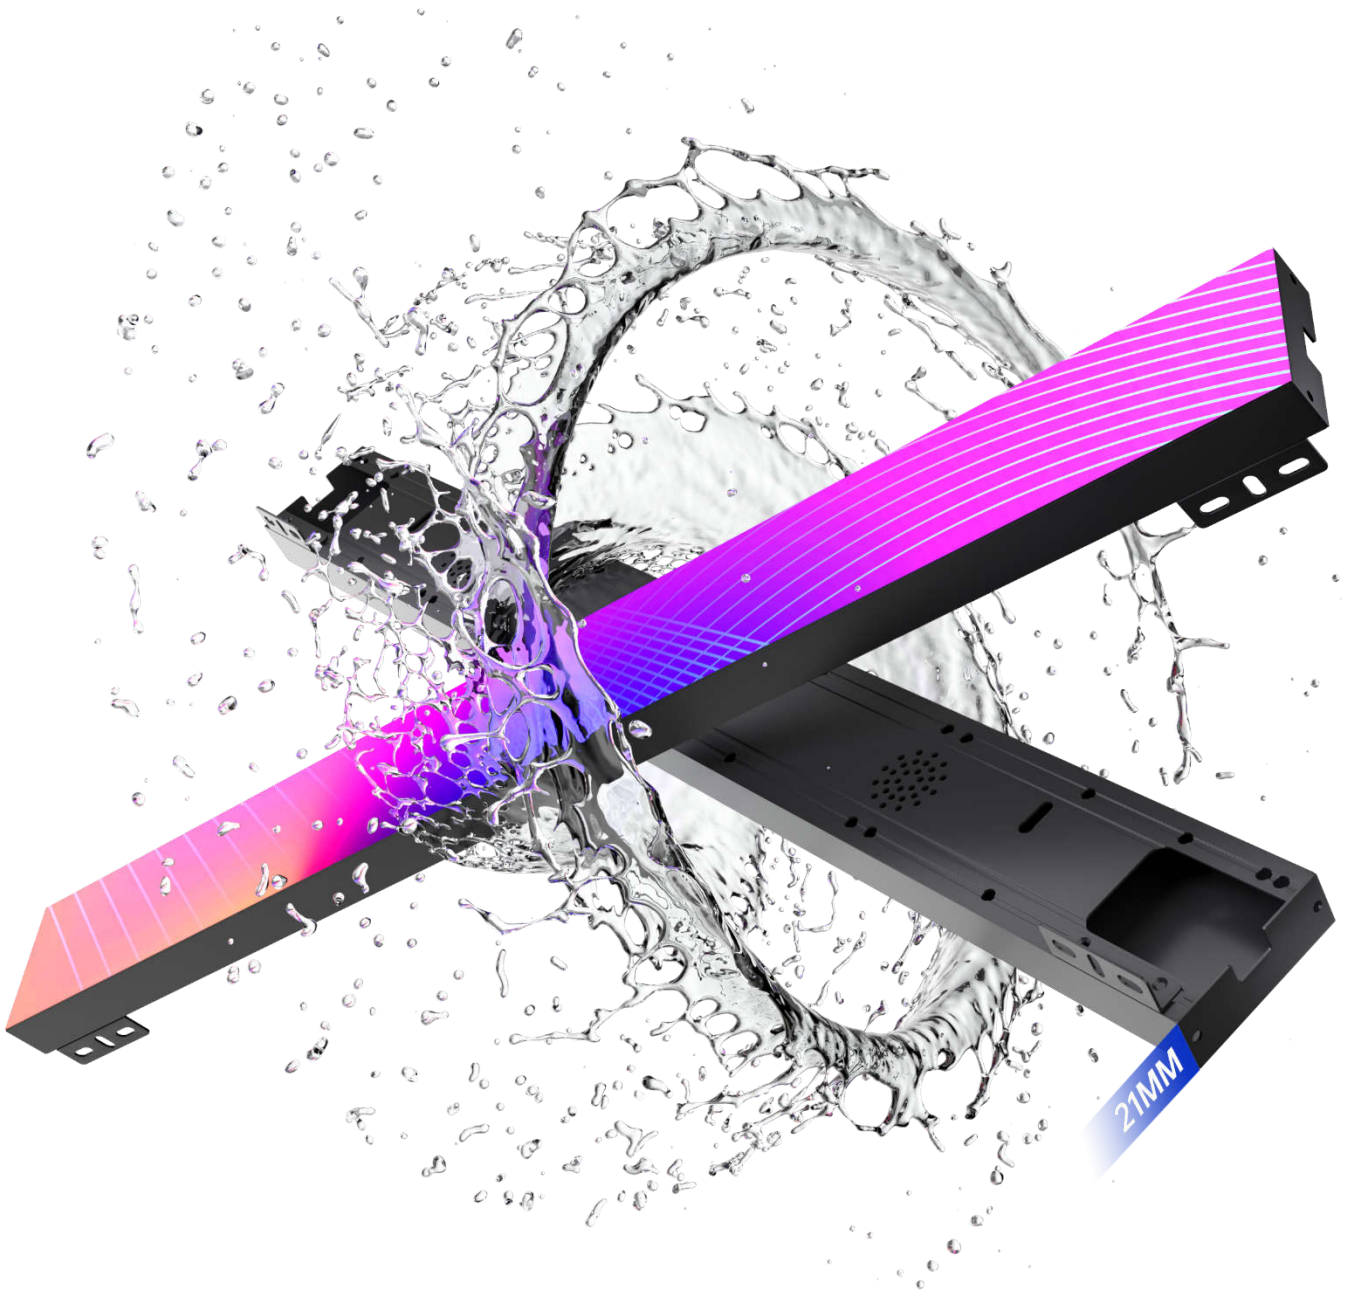

O-Shelf / SERIES

Indoor Fixed Shelf

Led Screen

Module Front Side

Module Back Side

SPECIFICATION - Pro

| | | |
|--------------|-------------------------------|--|
| Pixel Pitch | P1.2/P1.5/P1.8 | P1.5625 |
| Display Size | 300x60/600x60/900x60/1200x60m | 400X50/600X50/800X50/1000X50/1200X50mm |
| Module Size | 150x60mm | 200x50mm |
| Material | Profile Cabinet | |
| Brightness | 500nits | |
| Refresh Rate | 3840HZ | |
| | Size can be customied | |

 **Slim Frame**

Slim Frame With its ultra-slim 21 mm profile, the Shelf LED Display offers a sleek, space-saving design and portability, both facilitating easy installation and creating minimal installation room integration.

COB

Surface Waterproofing

Ultra-thin thickness of only 21mm

**Power Ports for
5V Power Cable**

**Signal Ports for
RJ 45 Cable**

Vent For Heatdissipation

Holes For Wall Mounted

⚡ Easy Installation & Connection