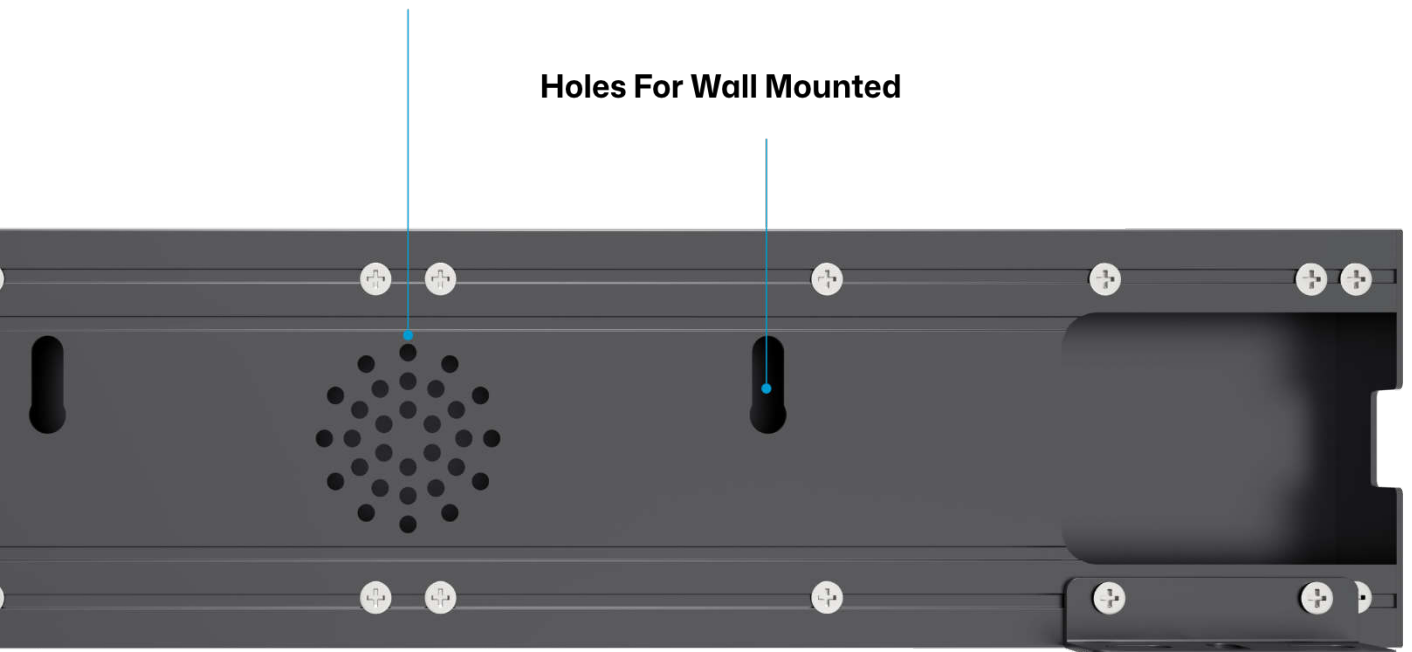

O-Shelf / SERIES

Indoor Fixed Shelf

Led Screen

Module Front Side

Module Back Side

SPECIFICATION - Pro

| | | |
|--------------|-------------------------------|--|
| Pixel Pitch | P1.2/P1.5/P1.8 | P1.5625 |
| Display Size | 300x60/600x60/900x60/1200x60m | 400X50/600X50/800X50/1000X50/1200X50mm |
| Module Size | 150x60mm | 200x50mm |
| Material | Profile Cabinet | |
| Brightness | 500nits | |
| Refresh Rate | 3840HZ | |
| | Size can be customied | |

 **Slim Frame**

Slim Frame With its ultra-slim 21 mm profile, the Shelf LED Display offers a sleek, space-saving design and portability, both facilitating easy installation and creating minimal installation room integration.

COB

Surface Waterproofing

Ultra-thin thickness of only 21mm

**Power Ports for
5V Power Cable**

**Signal Ports for
RJ 45 Cable**

Vent For Heatdissipation

Holes For Wall Mounted

⚡ Easy Installation & Connection

Plug and play, simple operation, multi-method mounting allows for standing, wall-mounting etc.

Network cable

HDMI cable

WIFI cable

Connection Method

OneDisplay shelf led display router application connection diagram. Using playing software updates playlist to each display. Each screen also can be controlled and managed via LAN and Internet integration.