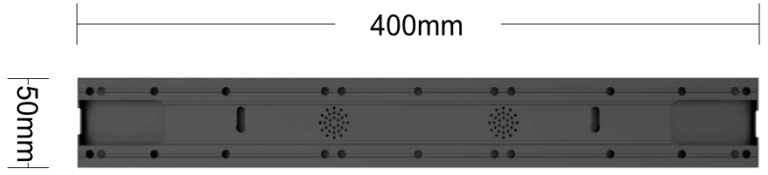

O-Shelf / SERIES

Indoor Fixed Shelf

Led Screen

Module Front Side

Module Back Side

SPECIFICATION - Pro

| | | |
|--------------|-------------------------------|--|
| Pixel Pitch | P1.2/P1.5/P1.8 | P1.5625 |
| Display Size | 300x60/600x60/900x60/1200x60m | 400X50/600X50/800X50/1000X50/1200X50mm |
| Module Size | 150x60mm | 200x50mm |
| Material | Profile Cabinet | |
| Brightness | 500nits | |
| Refresh Rate | 3840HZ | |
| | Size can be customied | |

 **Slim Frame**

Slim Frame With its ultra-slim 21 mm profile, the Shelf LED Display offers a sleek, space-saving design and portability, both facilitating easy installation and creating minimal installation room integration.

COB

Surface Waterproofing

Ultra-thin thickness of only 21mm

**Power Ports for
5V Power Cable**

**Signal Ports for
RJ 45 Cable**

Vent For Heatdissipation

Holes For Wall Mounted

⚡ Easy Installation & Connection

Plug and play, simple operation, multi-method mounting allows for standing, wall-mounting etc.

Network cable

HDMI cable

WIFI cable

Connection Method

OneDisplay shelf led display router application connection diagram. Using playing software updates playlist to each display. Each screen also can be controlled and managed via LAN and Internet integration.