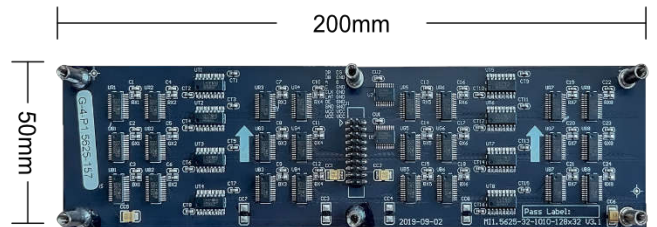

O-Shelf / SERIES

Indoor Fixed Shelf

Led Screen

Module Front Side

Module Back Side

SPECIFICATION - Pro

| | | |
|--------------|-------------------------------|--|
| Pixel Pitch | P1.2/P1.5/P1.8 | P1.5625 |
| Display Size | 300x60/600x60/900x60/1200x60m | 400X50/600X50/800X50/1000X50/1200X50mm |
| Module Size | 150x60mm | 200x50mm |
| Material | Profile Cabinet | |
| Brightness | 500nits | |
| Refresh Rate | 3840HZ | |
| | Size can be customied | |

 **Slim Frame**

Slim Frame With its ultra-slim 21 mm profile, the Shelf LED Display offers a sleek, space-saving design and portability, both facilitating easy installation and creating minimal installation room integration.

COB

Surface Waterproofing

Ultra-thin thickness of only 21mm

**Power Ports for
5V Power Cable**

**Signal Ports for
RJ 45 Cable**

Vent For Heatdissipation

Holes For Wall Mounted

⚡ Easy Installation & Connection

Plug and play, simple operation, multi-method mounting allows for standing, wall-mounting etc.

Network cable

HDMI cable

WIFI cable

Connection Method

OneDisplay shelf led display router application connection diagram. Using playing software updates playlist to each display. Each screen also can be controlled and managed via LAN and Internet integration.