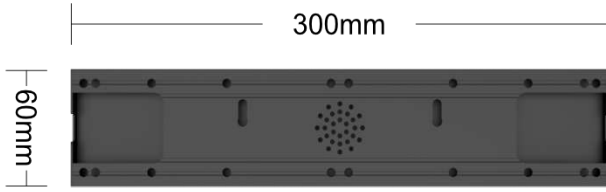

O-Shelf / SERIES

Indoor Fixed Shelf

Led Screen

Module Front Side

Module Back Side

SPECIFICATION - Pro

| | | |
|--------------|-------------------------------|--|
| Pixel Pitch | P1.2/P1.5/P1.8 | P1.5625 |
| Display Size | 300x60/600x60/900x60/1200x60m | 400X50/600X50/800X50/1000X50/1200X50mm |
| Module Size | 150x60mm | 200x50mm |
| Material | Profile Cabinet | |
| Brightness | 500nits | |
| Refresh Rate | 3840HZ | |
| | Size can be customied | |

 **Slim Frame**

Slim Frame With its ultra-slim 21 mm profile, the Shelf LED Display offers a sleek, space-saving design and portability, both facilitating easy installation and creating minimal installation room integration.

COB

Surface Waterproofing

Ultra-thin thickness of only 21mm

**Power Ports for
5V Power Cable**

**Signal Ports for
RJ 45 Cable**

Vent For Heatdissipation

Holes For Wall Mounted

⚡ Easy Installation & Connection

Plug and play, simple operation, multi-method mounting allows for standing, wall-mounting etc.

Network cable

HDMI cable

WIFI cable

Connection Method

OneDisplay shelf led display router application connection diagram. Using playing software updates playlist to each display. Each screen also can be controlled and managed via LAN and Internet integration.