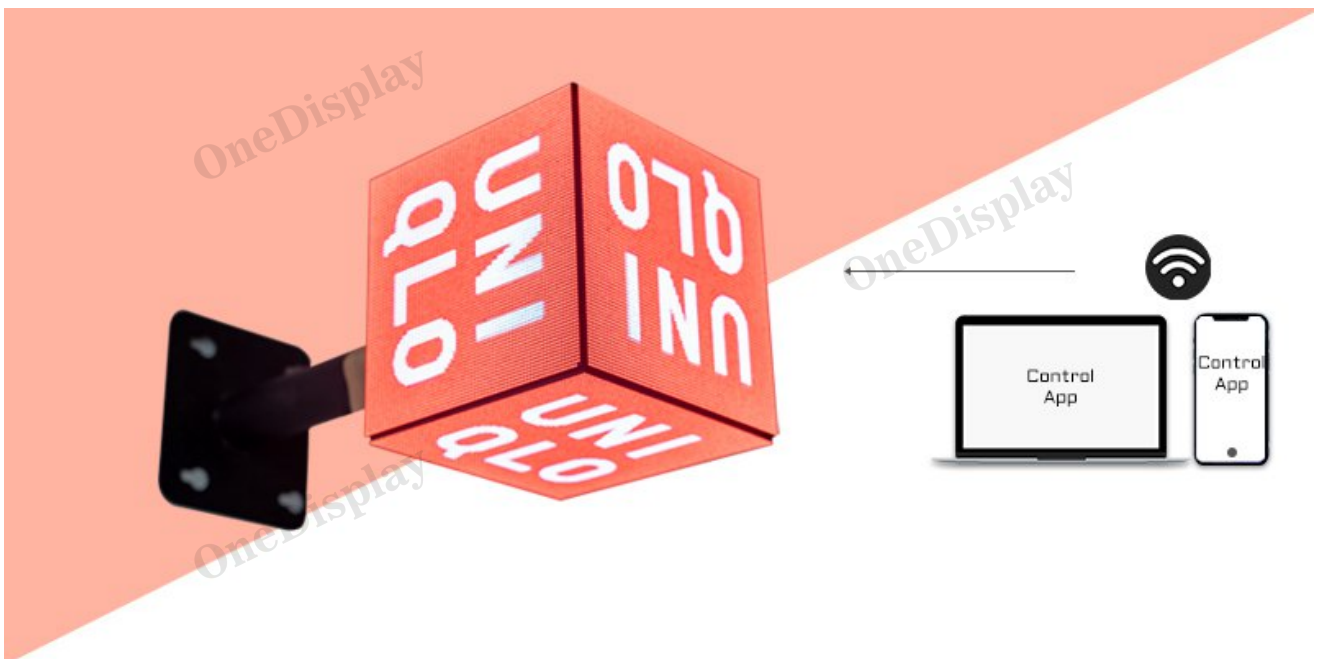

Outdoor LED Cube For Retail

O-CUBE / SERIES

Outdoor LED Display Cube
for Retail

OneDisplay

Parameters

SPECIFICATION			
Specifications	P2.5		
Pixel Pitch	2.5mm		
LED lamp bead model	SMD1415		
Pixel composition	1R1G1B		
Module Reslution(W*H)	80x80		
Moudle Size(W*H)	200x200mm		
Cube Reslution(W*H)	80x80x80dot	160x160x160dot	240x240x240dot
Panel Size(W*H*D)	200x200x200mm	400x400x400mm	600x600x600mm
Module Quantity(W*H)	1pcs/side	4pcs/side	9pcs/side
Weight(kg/ Cube)	5.5kg	25kg	60kg
Material	Iron		
Fixed Way	Rear Access(Screw)		
Brightness(cd/m2)	6000		
Protection level	Ip65		
Screen Design	5 sided / 4 sided (optional)		
Maintenance Way	Rear		
Driving method	Constant current drive		
Frame change frequency	60		
Refresh rate	1920~3840		
Color temperature	2000K~9500K		
Operating platform	Windows XP /7/8/10		
Control method	WIFI /4G		
Operating Voltage	AC: 100V~240V、50~60Hz		
Maximum Power (W/m2)	700		
Average power (W/m2)	200		
Continuous working time	≥7x24hrs		
Service life	100000Hours		
Operating environment	0°C~40°C 35%~85%		

Outdoor LED Display Cube for Retail

Multiple application scenarios

Outdoor Led Cube can be used as Advertising or information Publishment at Company LOGO Wall, Art Gallery, Exhibition, Chain Store, Airport, High-End Club, Restaurant&Hotel, Shopping Mall, Subway etc.

Smart designing with different dimension

The high resolution creates a unique visual effect. A variety of sizes to choose from 200mm to 600mm. Multi-sided display, can be 4-sided or 5-sided display. HD performance for both effects and dynamic video show.

Light weight and easy installation

The Cube LED sign has the advantages of lightweight, good wind resistance, easy installation, water-proof performance. Smart modular design secures fixing of panels and easy removal. No need frame for installation, no professional installation required.