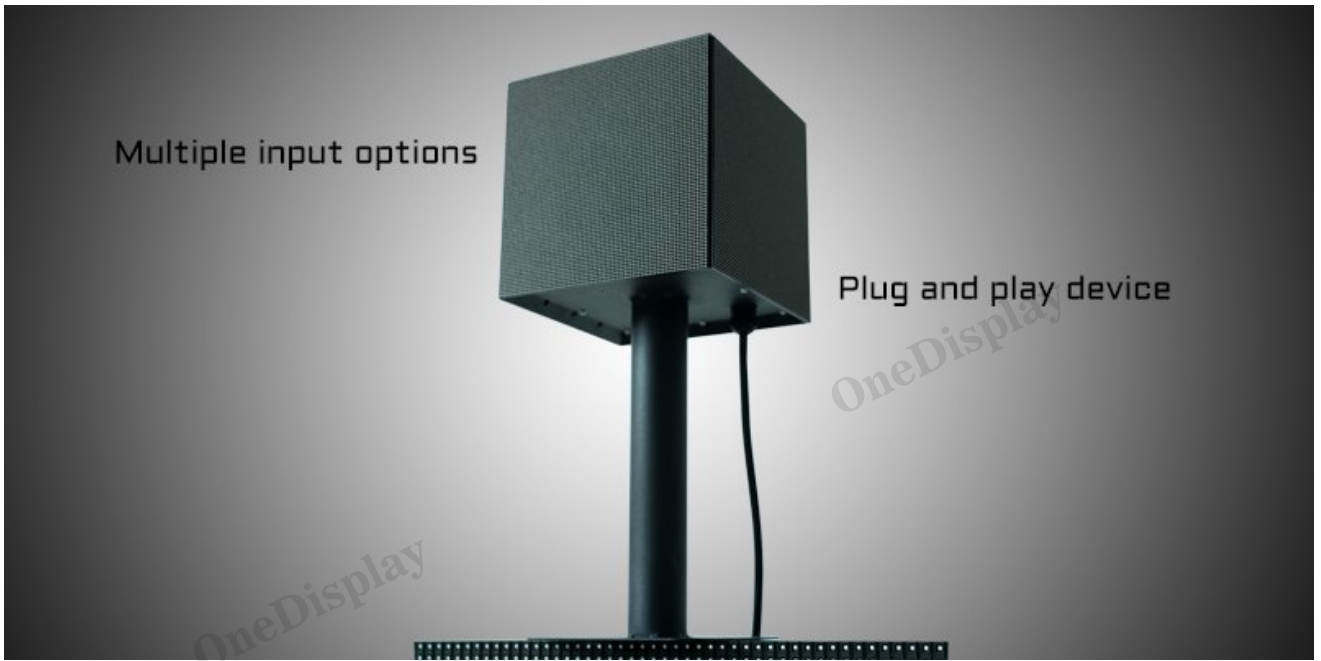

Outdoor LED Cube For Retail

O-CUBE / SERIES

Outdoor LED Display Cube
for Retail

OneDisplay

Parameters

SPECIFICATION			
Specifications	P2.5		
Pixel Pitch	2.5mm		
LED lamp bead model	SMD1415		
Pixel composition	1R1G1B		
Module Reslution(W*H)	80x80		
Moudle Size(W*H)	200x200mm		
Cube Reslution(W*H)	80x80x80dot	160x160x160dot	240x240x240dot
Panel Size(W*H*D)	200x200x200mm	400x400x400mm	600x600x600mm
Module Quantity(W*H)	1pcs/side	4pcs/side	9pcs/side
Weight(kg/ Cube)	5.5kg	25kg	60kg
Material	Iron		
Fixed Way	Rear Access(Screw)		
Brightness(cd/m2)	6000		
Protection level	Ip65		
Screen Design	5 sided / 4 sided (optional)		
Maintenance Way	Rear		
Driving method	Constant current drive		
Frame change frequency	60		
Refresh rate	1920~3840		
Color temperature	2000K~9500K		
Operating platform	Windows XP /7/8/10		
Control method	WIFI /4G		
Operating Voltage	AC: 100V~240V、50~60Hz		
Maximum Power (W/m2)	700		
Average power (W/m2)	200		
Continuous working time	≥7x24hrs		
Service life	100000Hours		
Operating environment	0°C~40°C 35%~85%		

Smart designing with different dimension

The high resolution creates a unique visual effect. A variety of sizes to choose from 200mm to 600mm. Multi-sided display, can be 4-sided or 5-sided display. HD performance for both effects and dynamic video show.

Light weight and easy installation

The Cube LED sign has the advantages of lightweight, good wind resistance, easy installation, water-proof performance. Smart modular design secures fixing of panels and easy removal. No need frame for installation, no professional installation required.

Intelligent control method

Easy to control via WIFI, Support PC& mobile phone APP smart control 3D performance on the display.

Outdoor LED Display Cube for Retail

User-friendly device

Outdoor Cube LED Display Plug and play device with multiple input options. With full guide, end-user can easy to operate the LED cube screen.